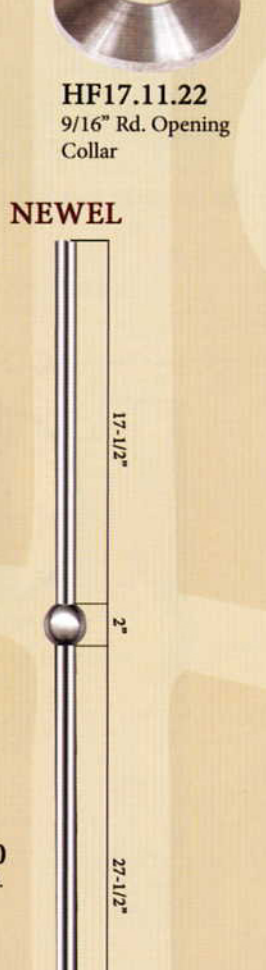

Stainless Steel

HF17.11.22
9/16" Rd. Opening
Collar

NEW

HF17.11.5-T
Ends: 9/16" Rd.
Height: 44"
Wt. 3 lbs.
TUBULAR

NEW

HF17.11.21-T
Ends: 9/16" Rd.
Height: 44"
Wt. 5.3 lbs.
TUBULAR

NEW

HF17.11.23-T
Ends: 9/16" Rd.
Height: 44"
Wt. 5.3 lbs.
TUBULAR

NEW

HF17.1.2-T
Ends: 1-3/16" Rd.
Height: 47"
Wt. 14.5 lbs.
TUBULAR

NEW