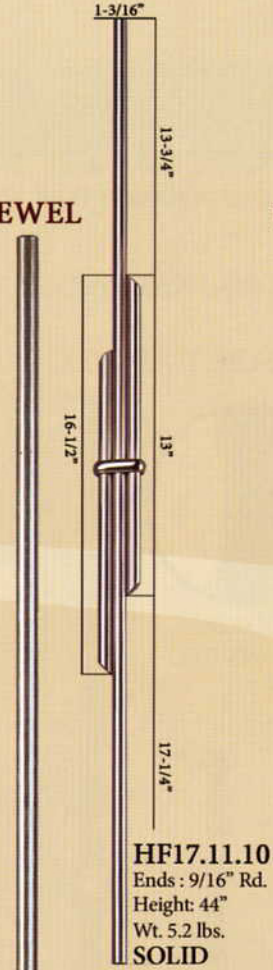

Stainless Steel

HF17.11.22
9/16" Rd. Opening
Collar

NEW

HF17.11.5-T
Ends: 9/16" Rd.
Height: 44"
Wt. 3 lbs.
TUBULAR

NEW

HF17.11.21-T
Ends: 9/16" Rd.
Height: 44"
Wt. 5.3 lbs.
TUBULAR

NEW

HF17.11.23-T
Ends: 9/16" Rd.
Height: 44"
Wt. 5.3 lbs.
TUBULAR

NEW

HF17.1.2-T
Ends: 1-3/16" Rd.
Height: 47"
Wt. 14.5 lbs.
TUBULAR

NEW