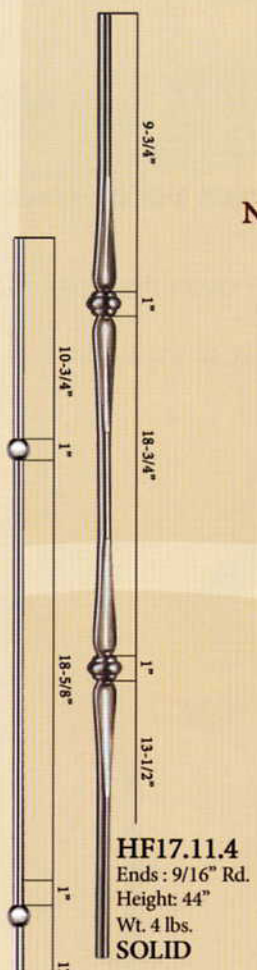

Stainless Steel

HF17.11.22
9/16" Rd. Opening
Collar

NEW

HF17.11.5-T
Ends: 9/16" Rd.
Height: 44"
Wt. 3 lbs.
TUBULAR

NEW

HF17.11.21-T
Ends: 9/16" Rd.
Height: 44"
Wt. 5.3 lbs.
TUBULAR

NEW

HF17.11.23-T
Ends: 9/16" Rd.
Height: 44"
Wt. 5.3 lbs.
TUBULAR

NEW

HF17.1.2-T
Ends: 1-3/16" Rd.
Height: 47"
Wt. 14.5 lbs.
TUBULAR

NEW