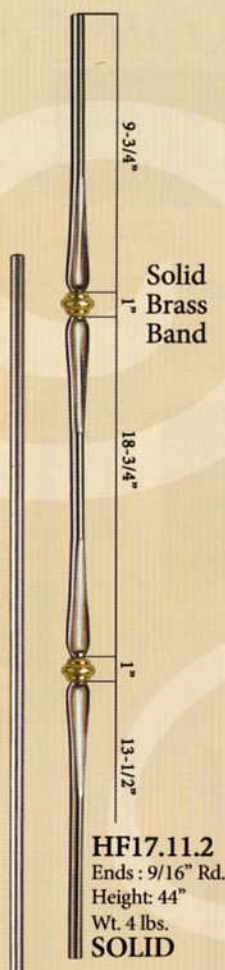

Stainless Steel

HF17.11.22
9/16" Rd. Opening
Collar

NEW

HF17.11.5-T
Ends: 9/16" Rd.
Height: 44"
Wt. 3 lbs.
TUBULAR

NEW

HF17.11.21-T
Ends: 9/16" Rd.
Height: 44"
Wt. 5.3 lbs.
TUBULAR

NEW

HF17.11.23-T
Ends: 9/16" Rd.
Height: 44"
Wt. 5.3 lbs.
TUBULAR

NEW

HF17.1.2-T
Ends: 1-3/16" Rd.
Height: 47"
Wt. 14.5 lbs.
TUBULAR

NEW