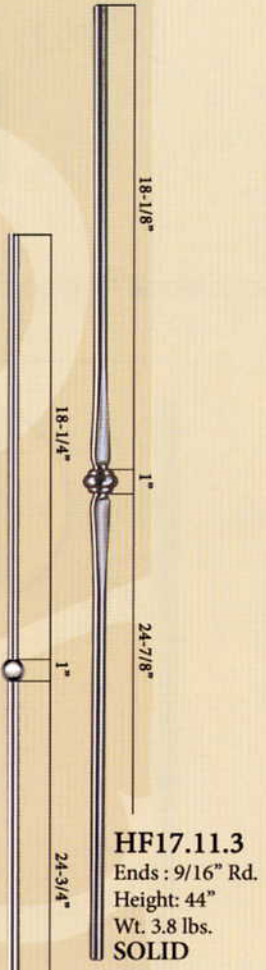

Stainless Steel

HF17.11.22
9/16" Rd. Opening
Collar

NEW

HF17.11.5-T
Ends: 9/16" Rd.
Height: 44"
Wt. 3 lbs.
TUBULAR

NEW

HF17.11.21-T
Ends: 9/16" Rd.
Height: 44"
Wt. 5.3 lbs.
TUBULAR

NEW

HF17.11.23-T
Ends: 9/16" Rd.
Height: 44"
Wt. 5.3 lbs.
TUBULAR

NEW

HF17.1.2-T
Ends: 1-3/16" Rd.
Height: 47"
Wt. 14.5 lbs.
TUBULAR

NEW